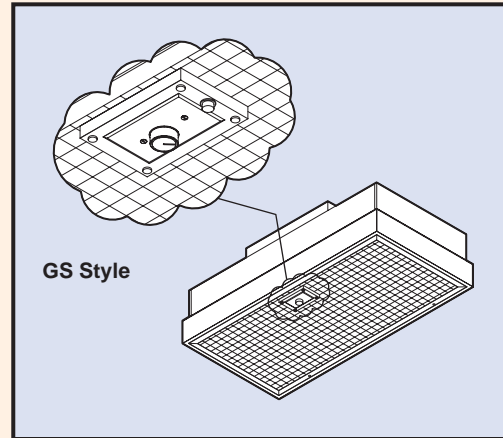

Roomside Speed Control, Downstream Gasket and Static Control

Roomside Variable Speed Control

Model No.	Description
19933	GS Style Unit 110V, 60hz
19934	GS Style Unit 208-230V, 50/60hz
19935	GS Style Unit 277V, 60hz

NOTE: Use of roomside variable speed control negates UL listing.

Downstream Gasket

Model No.	Description
603322	Gasket on downstream edge of SAM Unit

Static Control Package for GS Units

(Static Pulse Box Controller is prewired and installed in 4ft. GS Unit)