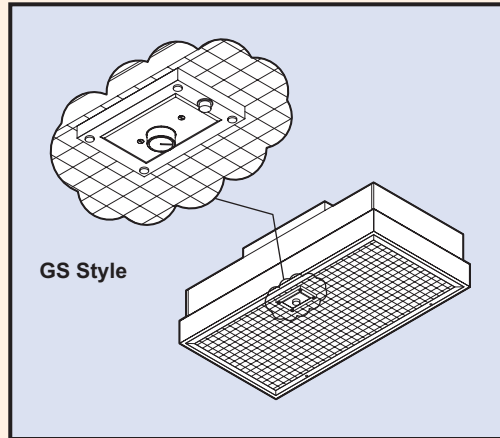

## Roomside Speed Control, Downstream Gasket and Static Control

### Roomside Variable Speed Control

Model No.	Description
19933	GS Style Unit 110V, 60hz
19934	GS Style Unit 208-230V, 50/60hz
19935	GS Style Unit 277V, 60hz

*NOTE: Use of roomside variable speed control negates UL listing.*